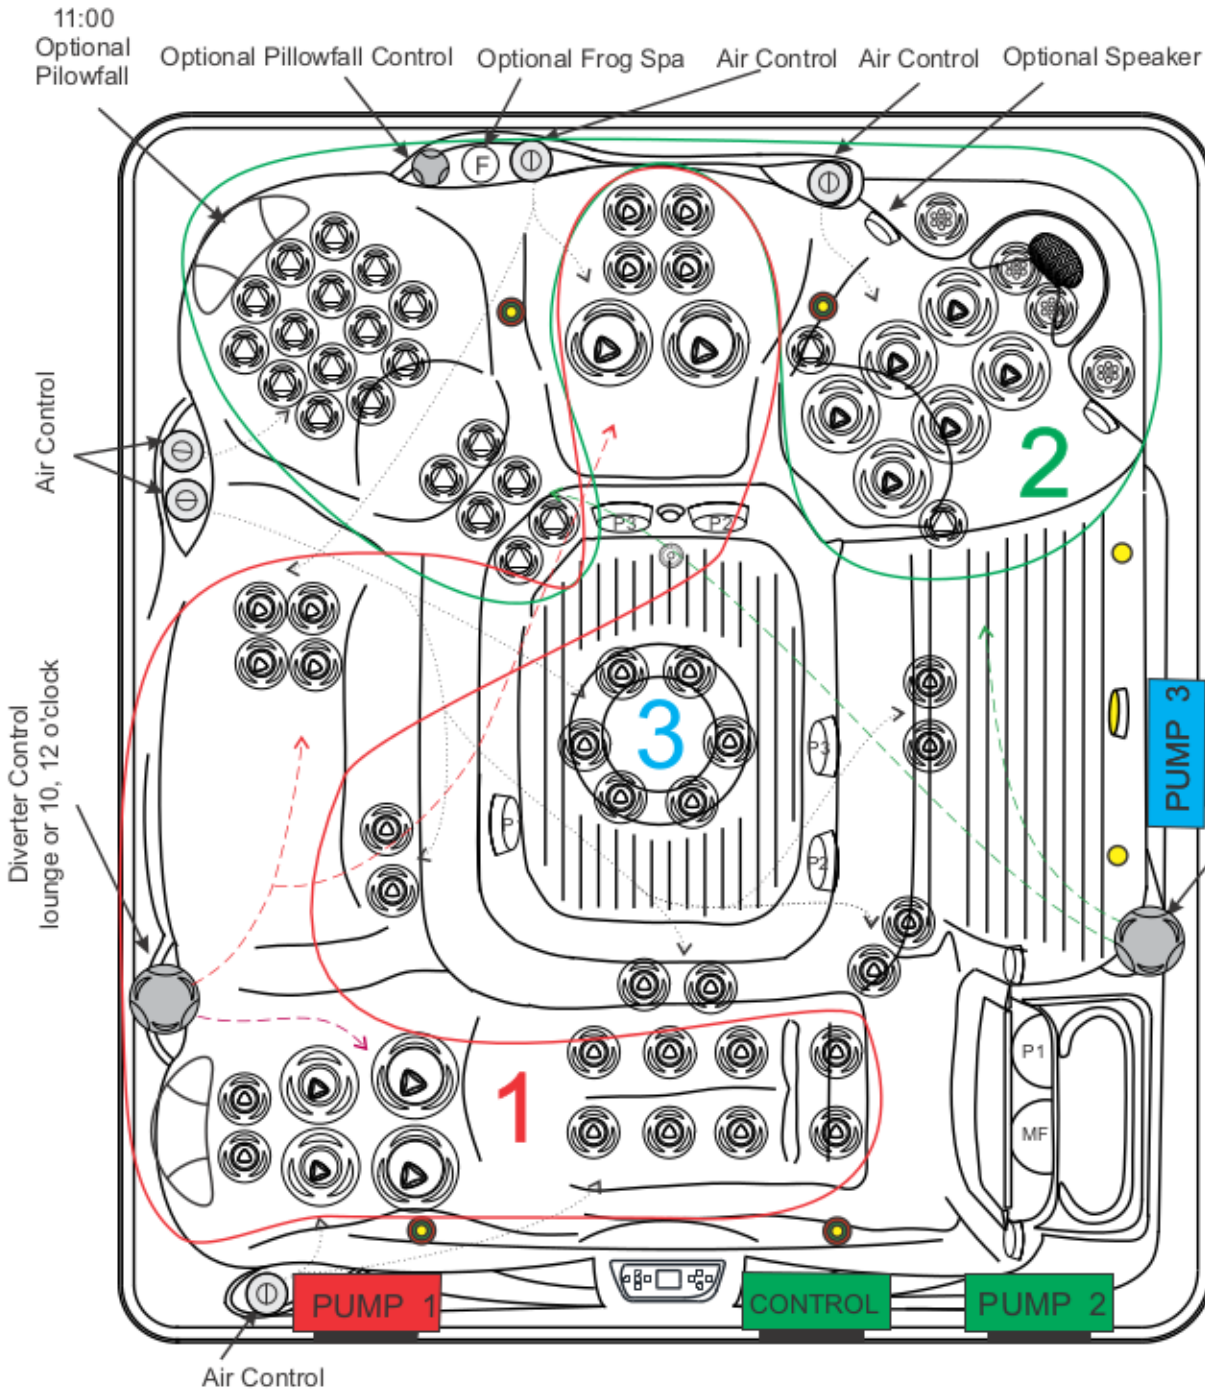

## 2016 ISLA MARGARITA 71 JET - 3 Pump

|                              |   |            |
|------------------------------|---|------------|
| DIMENSIONS                   | 108 in. x 91 in. x 36 in. (274 cm x 231 cm x 91 cm) |            |
| TOPSIDE                      | TP800 (33-1314-08)                                  |            |
| CONTROL                      | MBP20VLV  |            |
| PUMP 1                       | 6.0 BHP (3.0 HP-50 Hz)                              | 1SPD 230 V |
| PUMP 2                       | 6.0 BHP (3.0 HP-50 Hz)                              | 1SPD 230 V |
| PUMP 3                       | 3.0 BHP (1.0 HP-50 Hz)                              | 1SPD 230 V |
| HEATER                       | 5.5 (3.0-50Hz) kW                                   |            |
| SS JETS                      | STANDARD  |            |
| LIGHT                        | 12V (3.5 in.)                                       |            |
| FULL FOAM W/ABS BOTTOM       | STANDARD  |            |
| CIRCULATION & MICROFILTER    | STANDARD  |            |
| OZONE/PROPURE/AOP            | OPTIONAL  |            |
| STEREO                       | OPTIONAL  |            |
| DYNASTAR/DYNAPOINT/DYNABRITE | OPTIONAL  |            |
| TRANQUILITY FALL             | OPTIONAL  |            |
| KINGWOOD CABINET             | OPTIONAL  |            |
| FROG SYSTEM                  | OPTIONAL  |            |
| PILLOWFALL OPTION            | 11:00 O'CLOCK                                       |            |