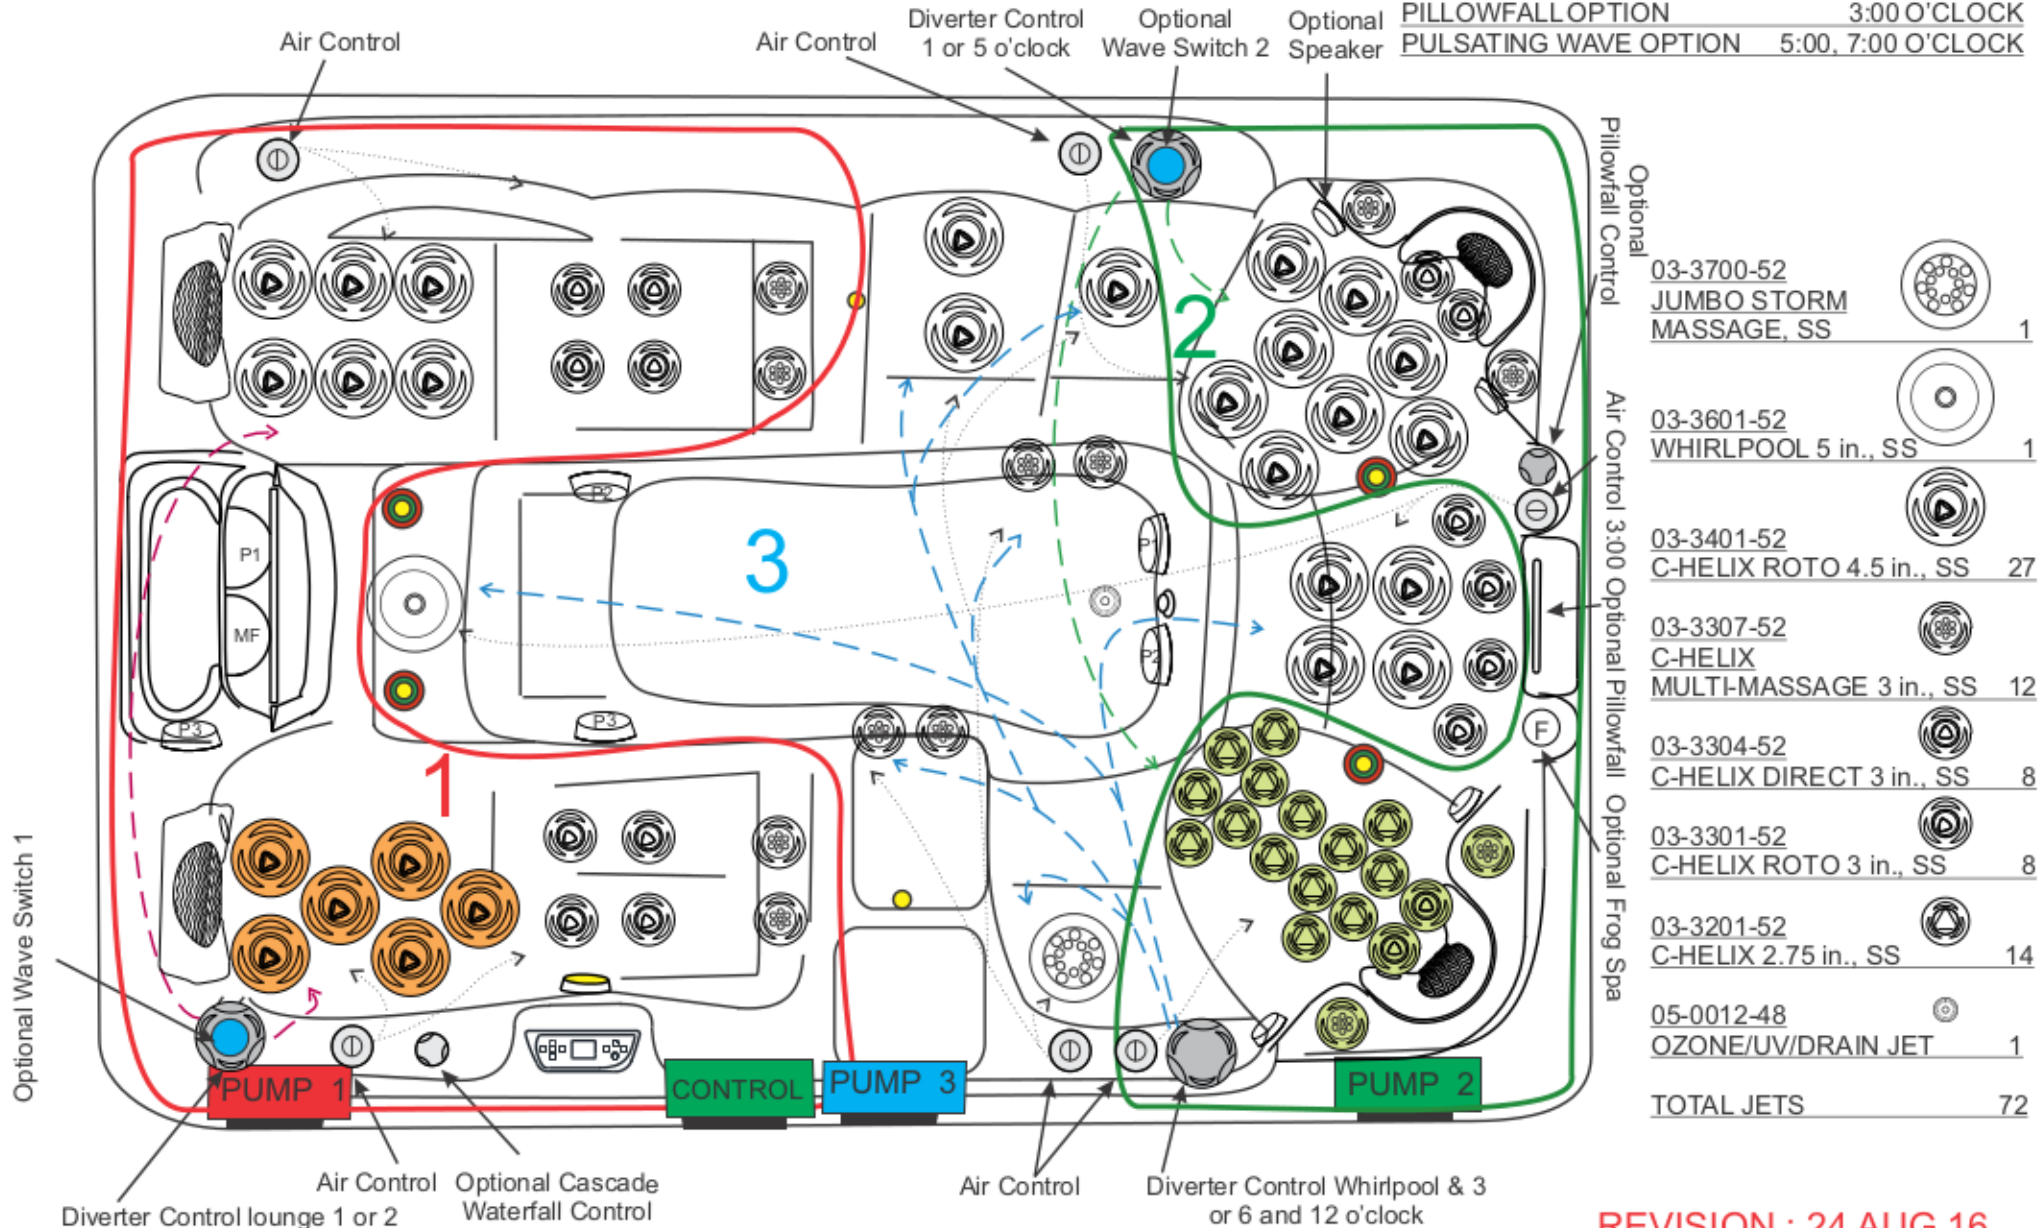

# Island Spas™ 2016 BIMINI 72 JETS - 3 PUMP (Frog Option)

DIMENSIONS 91 in. x 132 in. x 36 in. (231 cm x 335 cm x 91 cm)	
TOPSIDE	TP800 (33-1314-08)
CONTROL	MBP20VLV
PUMP 1	6.0 BHP (3.0 HP-50 Hz) 1 SPD
PUMP 2	6.0 BHP (3.0 HP-50 Hz) 1 SPD
PUMP 3	5.0 BHP (3.0 HP-50 Hz) 1 SPD
HEATER	5.5 (3.0 HP-50 Hz) kW
SS JETS	STANDARD

SPALIGHT	12 V (3.5 in.)
FULL FOAM W/ABS BOTTOM	STANDARD
CIRCULATION & MICROFILTER	STANDARD
OZONE/PROPURE/AOP	OPTIONAL
STEREO	OPTIONAL
DYNASTAR/DYNAPOINT/DYNABRITE	OPTIONAL
TRANQUILITY FALL	OPTIONAL
KINGWOOD CABINET	OPTIONAL
FROG SYSTEM	OPTIONAL
PILLOWFALL OPTION	3:00 O'CLOCK
PULSATING WAVE OPTION	5:00, 7:00 O'CLOCK

Optional Pillowfall Control	03-3700-52	JUMBO STORM MASSAGE, SS	1
Air Control 3:00	03-3601-52	WHIRLPOOL 5 in., SS	1
Optional Pillowfall	03-3401-52	C-HELIX ROTO 4.5 in., SS	27
Optional Frog Spa	03-3307-52	C-HELIX MULTI-MASSAGE 3 in., SS	12
	03-3304-52	C-HELIX DIRECT 3 in., SS	8
	03-3301-52	C-HELIX ROTO 3 in., SS	8
	03-3201-52	C-HELIX 2.75 in., SS	14
	05-0012-48	OZONE/UV/DRAIN JET	1
TOTAL JETS			72